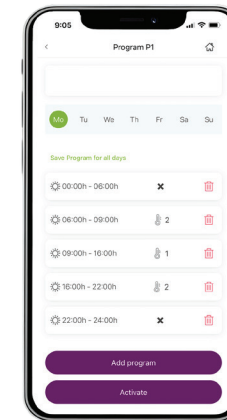

UP TO 18% ELECTRICITY SAVINGS
On a weekly basis by intelligent and self-learning mode

AUTOMATIC ANTI Legionella SETTING
Neutralises germs in the water tank

WEEKLY PROGRAMMER
Setting up the operating mode for each day of the week

REAL-TIME ALERTS FOR PEACE OF MIND
Performance Notifications: Receive instant alerts about performance issues or maintenance needs via **MyTESY**.

Control your **BiLight Cloud** from anywhere using the **MyTESY** app on your smartphone or tablet.