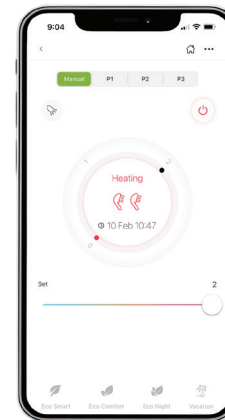

UP TO 18% ELECTRICITY SAVINGS
On a weekly basis by intelligent and self-learning mode

AUTOMATIC ANTI Legionella SETTING
Neutralises germs in the water tank

WEEKLY PROGRAMMER
Setting up the operating mode for each day of the week

REAL-TIME ALERTS FOR PEACE OF MIND
Performance Notifications: Receive instant alerts about performance issues or maintenance needs via **MyTESY**.

Control your **BiLight Cloud** from anywhere using the **MyTESY** app on your smartphone or tablet.